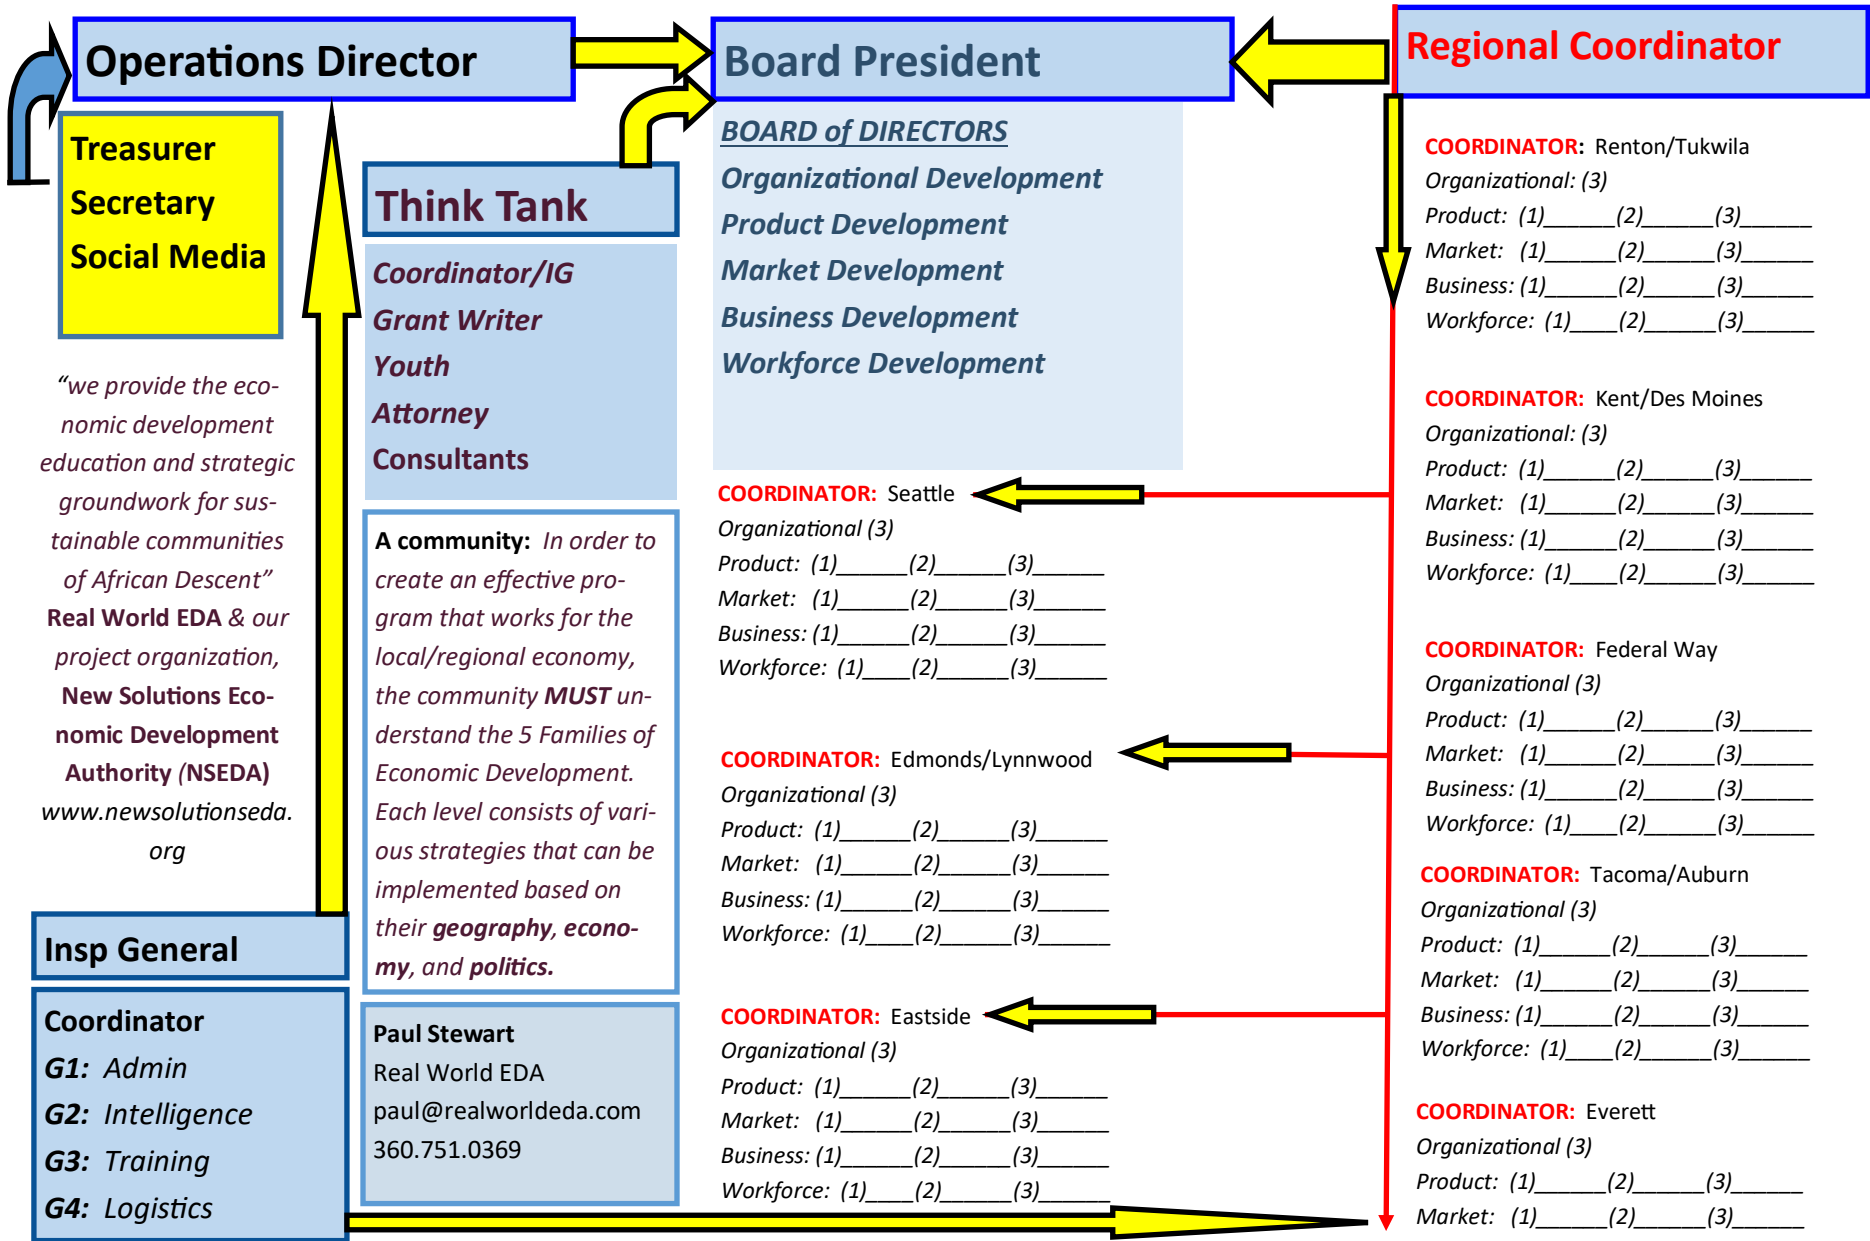

Puget Sound African Descent *Regional Economic Development Strategic & Tactical Blueprint*

Brought to you by Real World Economic Development Academy www.realworldeda.com